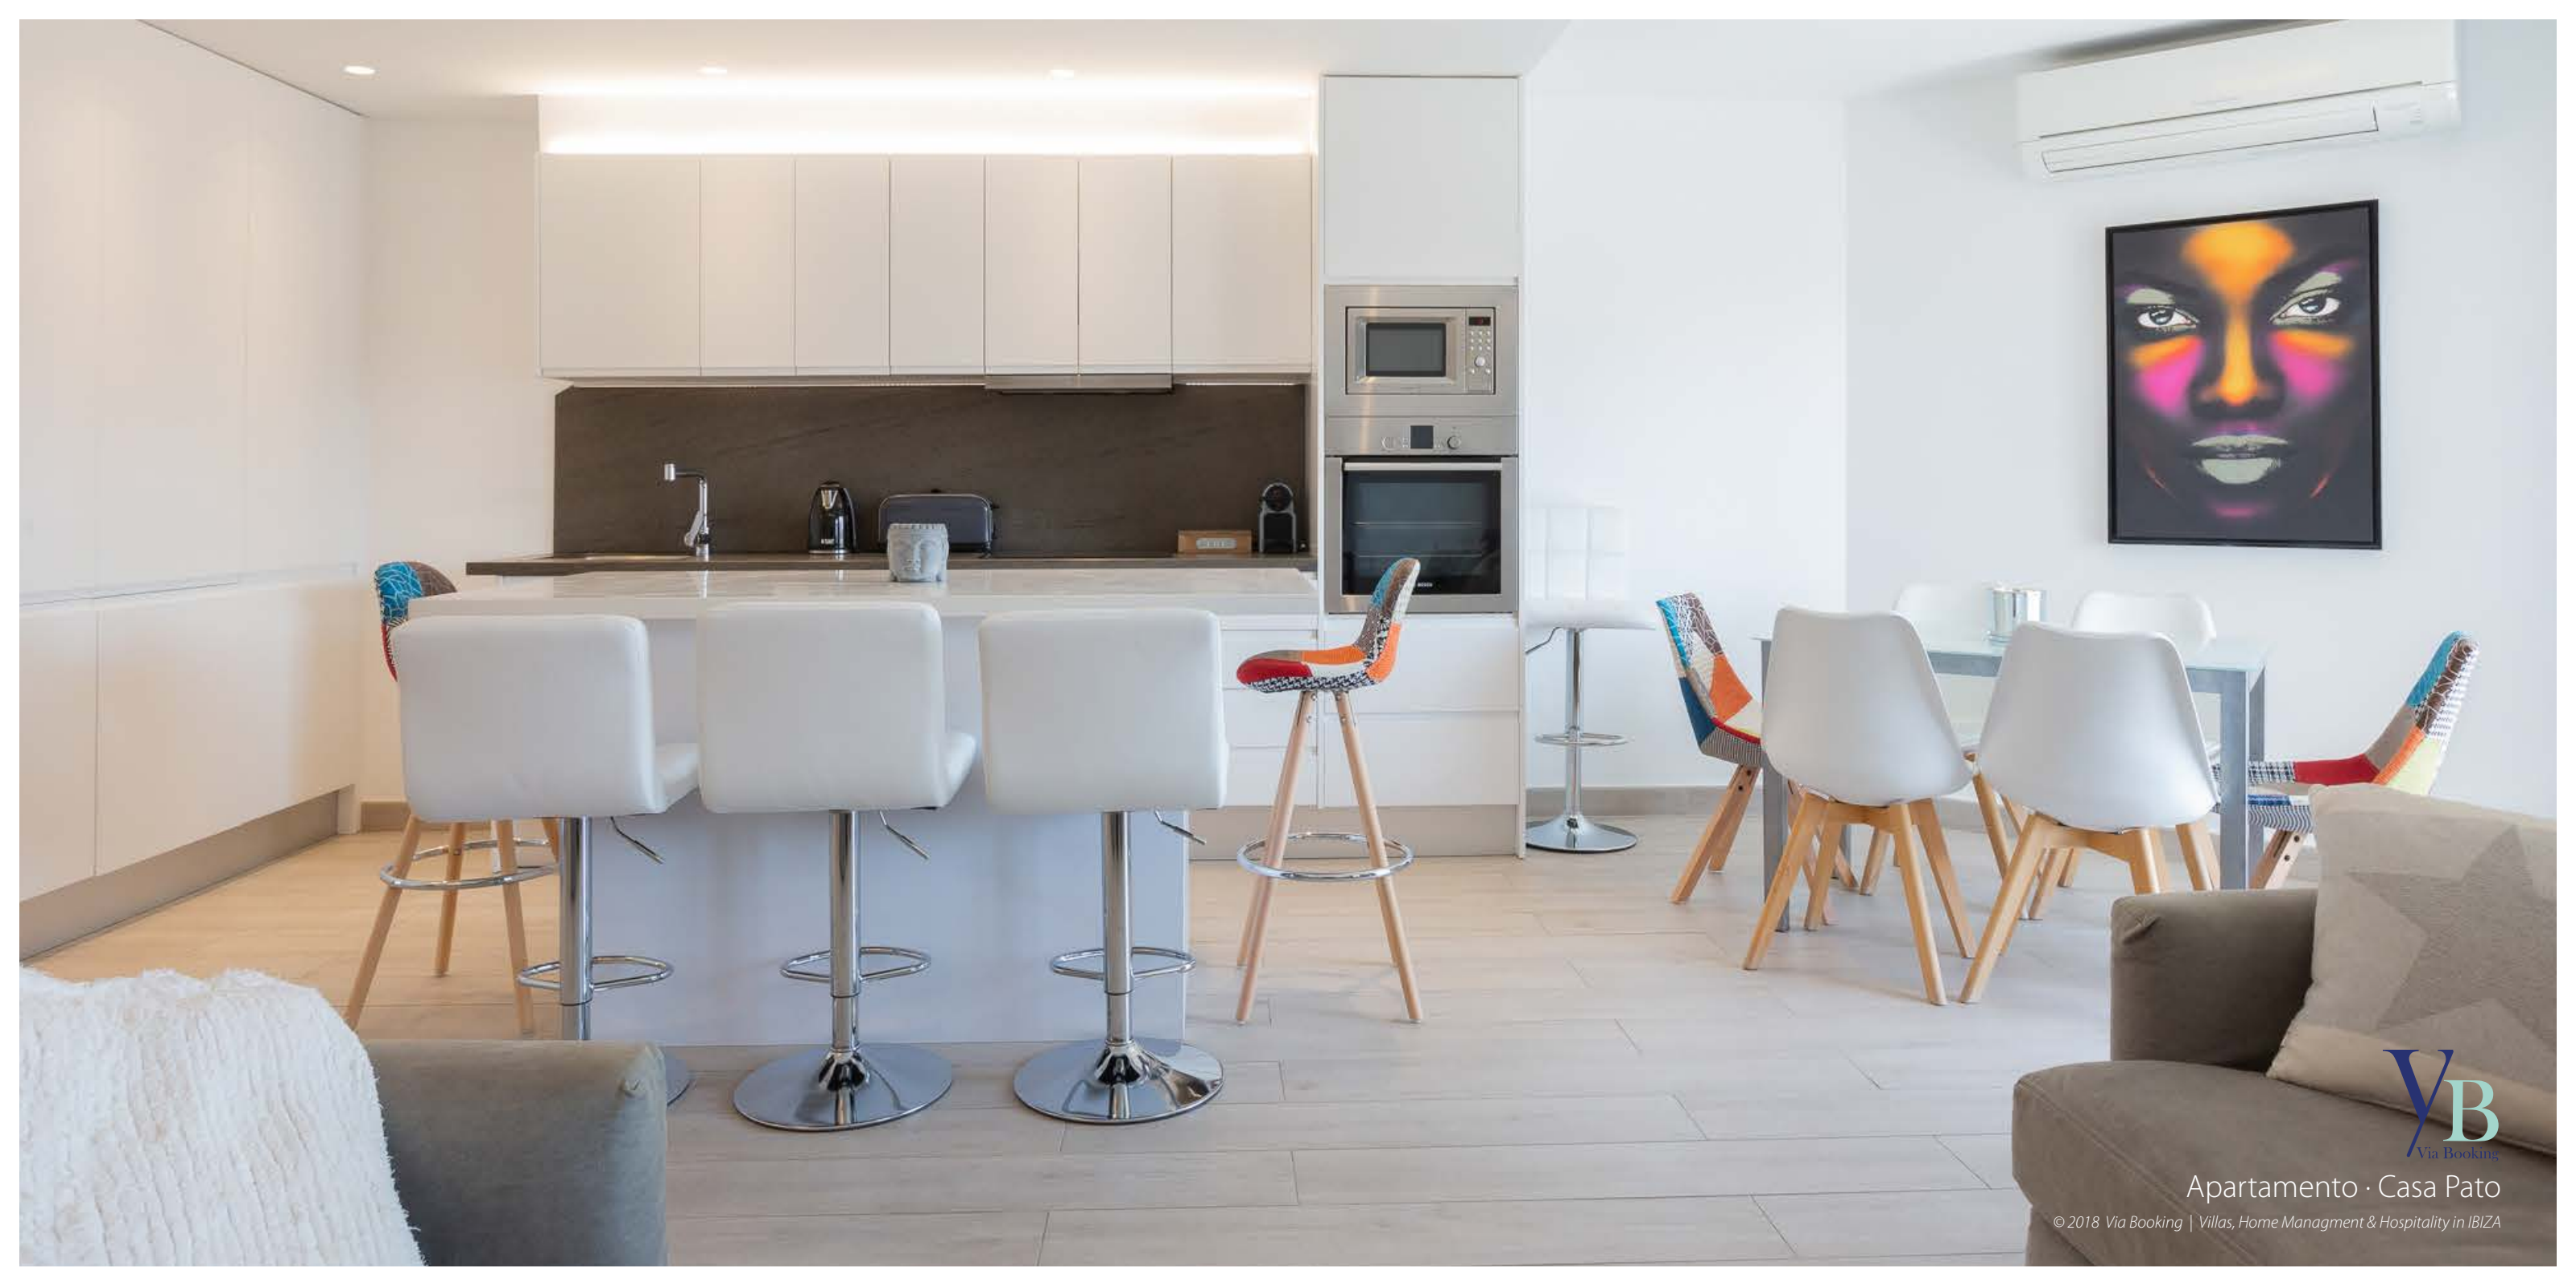

V
B
Via Booking

Apartamento · Casa Pato

© 2018 Via Booking | Villas, Home Management & Hospitality in IBIZA