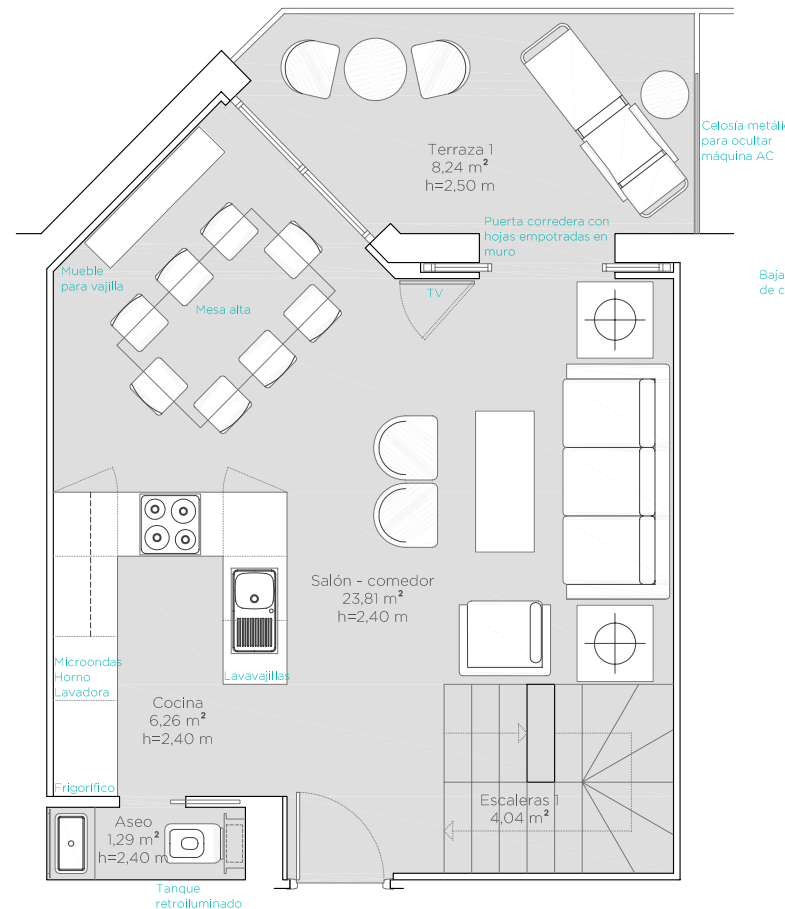

Casa Pato

Apartamento Triplex - Tipología

Apartamento · Casa Pato

© 2018 Via Booking | Villas, Home Management & Hospitality in IBIZA