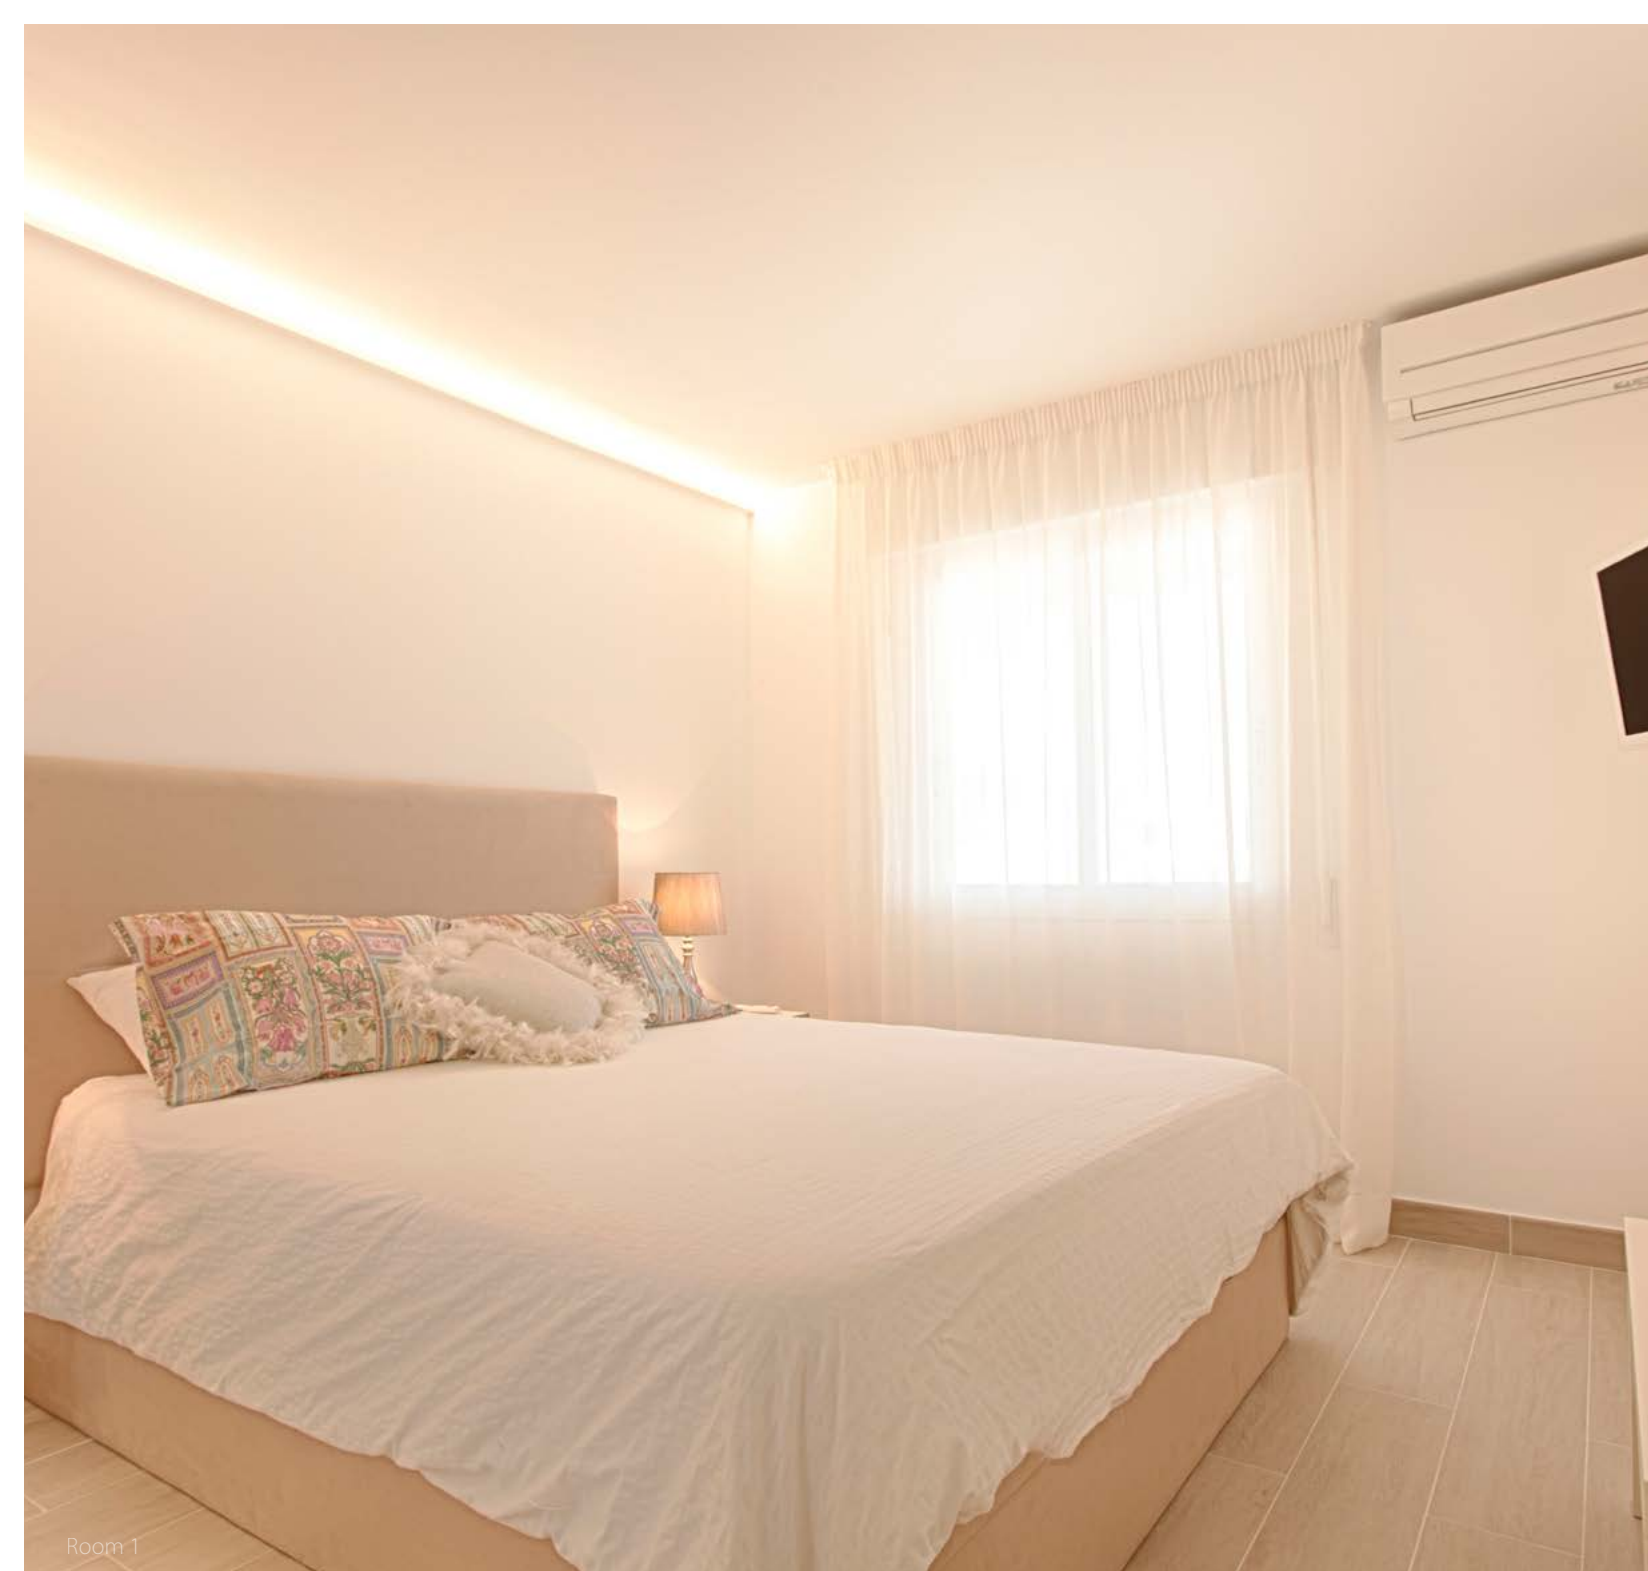

Apartment Triplex

Nice triplex fully renovated with an amazing views of Dalt Vila

Description

Ground floor: 1 bedroom with 2 beds 90cm and bathroom and 1 bedroom king-size with bathroom.
First floor: Comfortable living-room with integrated modern kitchen and beautiful view of Dalt Vila.

Apartamento · Casa Pato

© 2018 Via Booking | Villas, Home Management & Hospitality in IBIZA

V
B
Via Booking

Apartamento · Casa Pato

© 2018 Via Booking | Villas, Home Management & Hospitality in IBIZA

Living room

Kichen

Room 1

Bathroom - Room 1

Apartamento · Casa Pato

© 2018 Via Booking | Villas, Home Management & Hospitality in IBIZA

Room 2

Room 2

Room 2

Apartamento · Casa Pato

© 2018 Via Booking | Villas, Home Management & Hospitality in IBIZA

Room 3

Apartamento Casa Pato

© 2018 Via Booking | Villas, Home Management & Hospitality in IBIZA

Room 3 - Bathroom 3