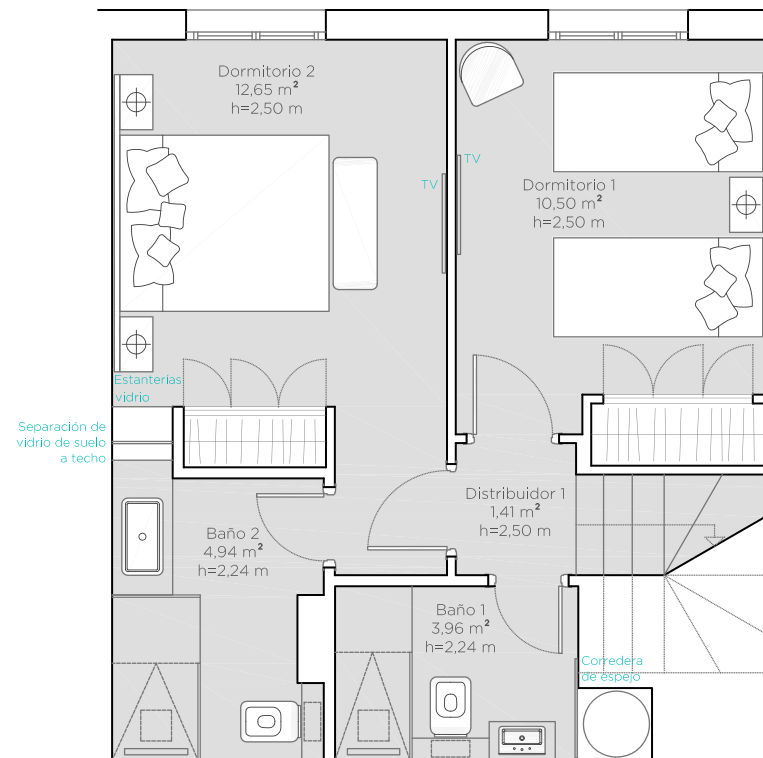

Casa Pato

Apartamento Triplex - Tipología

Apartamento · Casa Pato

© 2018 Via Booking | Villas, Home Management & Hospitality in IBIZA