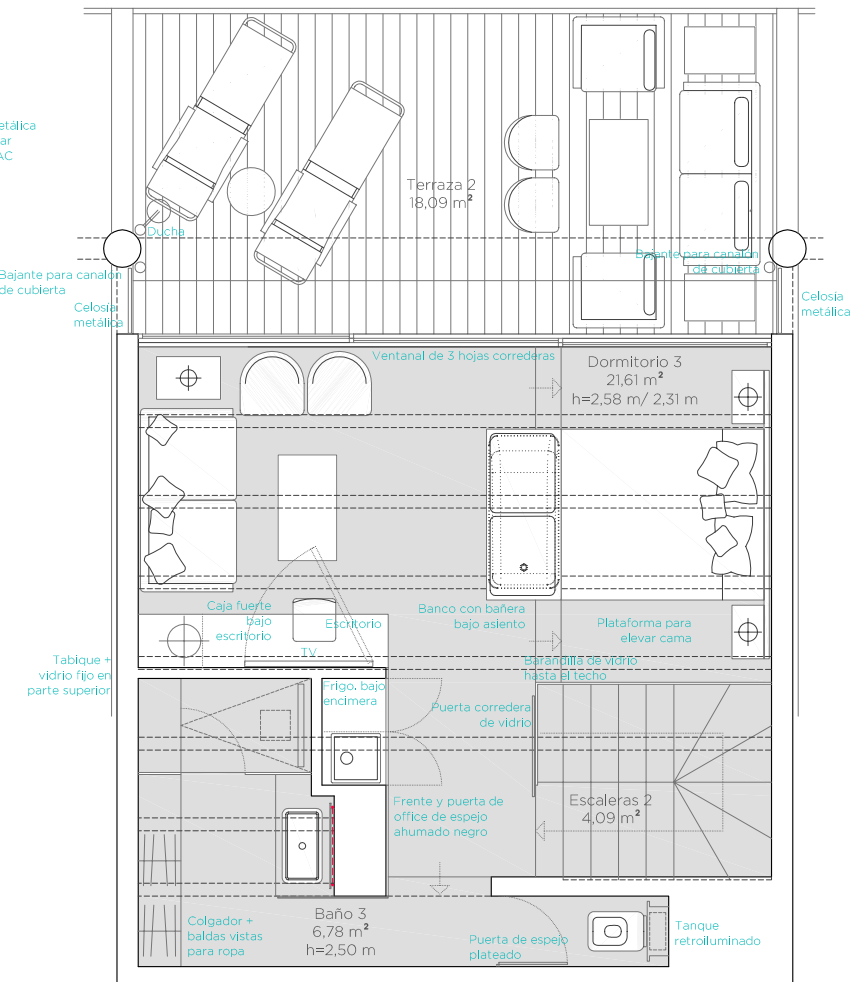

Casa Pato

Apartamento Triplex - Tipología

Apartamento · Casa Pato

© 2018 Via Booking | Villas, Home Management & Hospitality in IBIZA