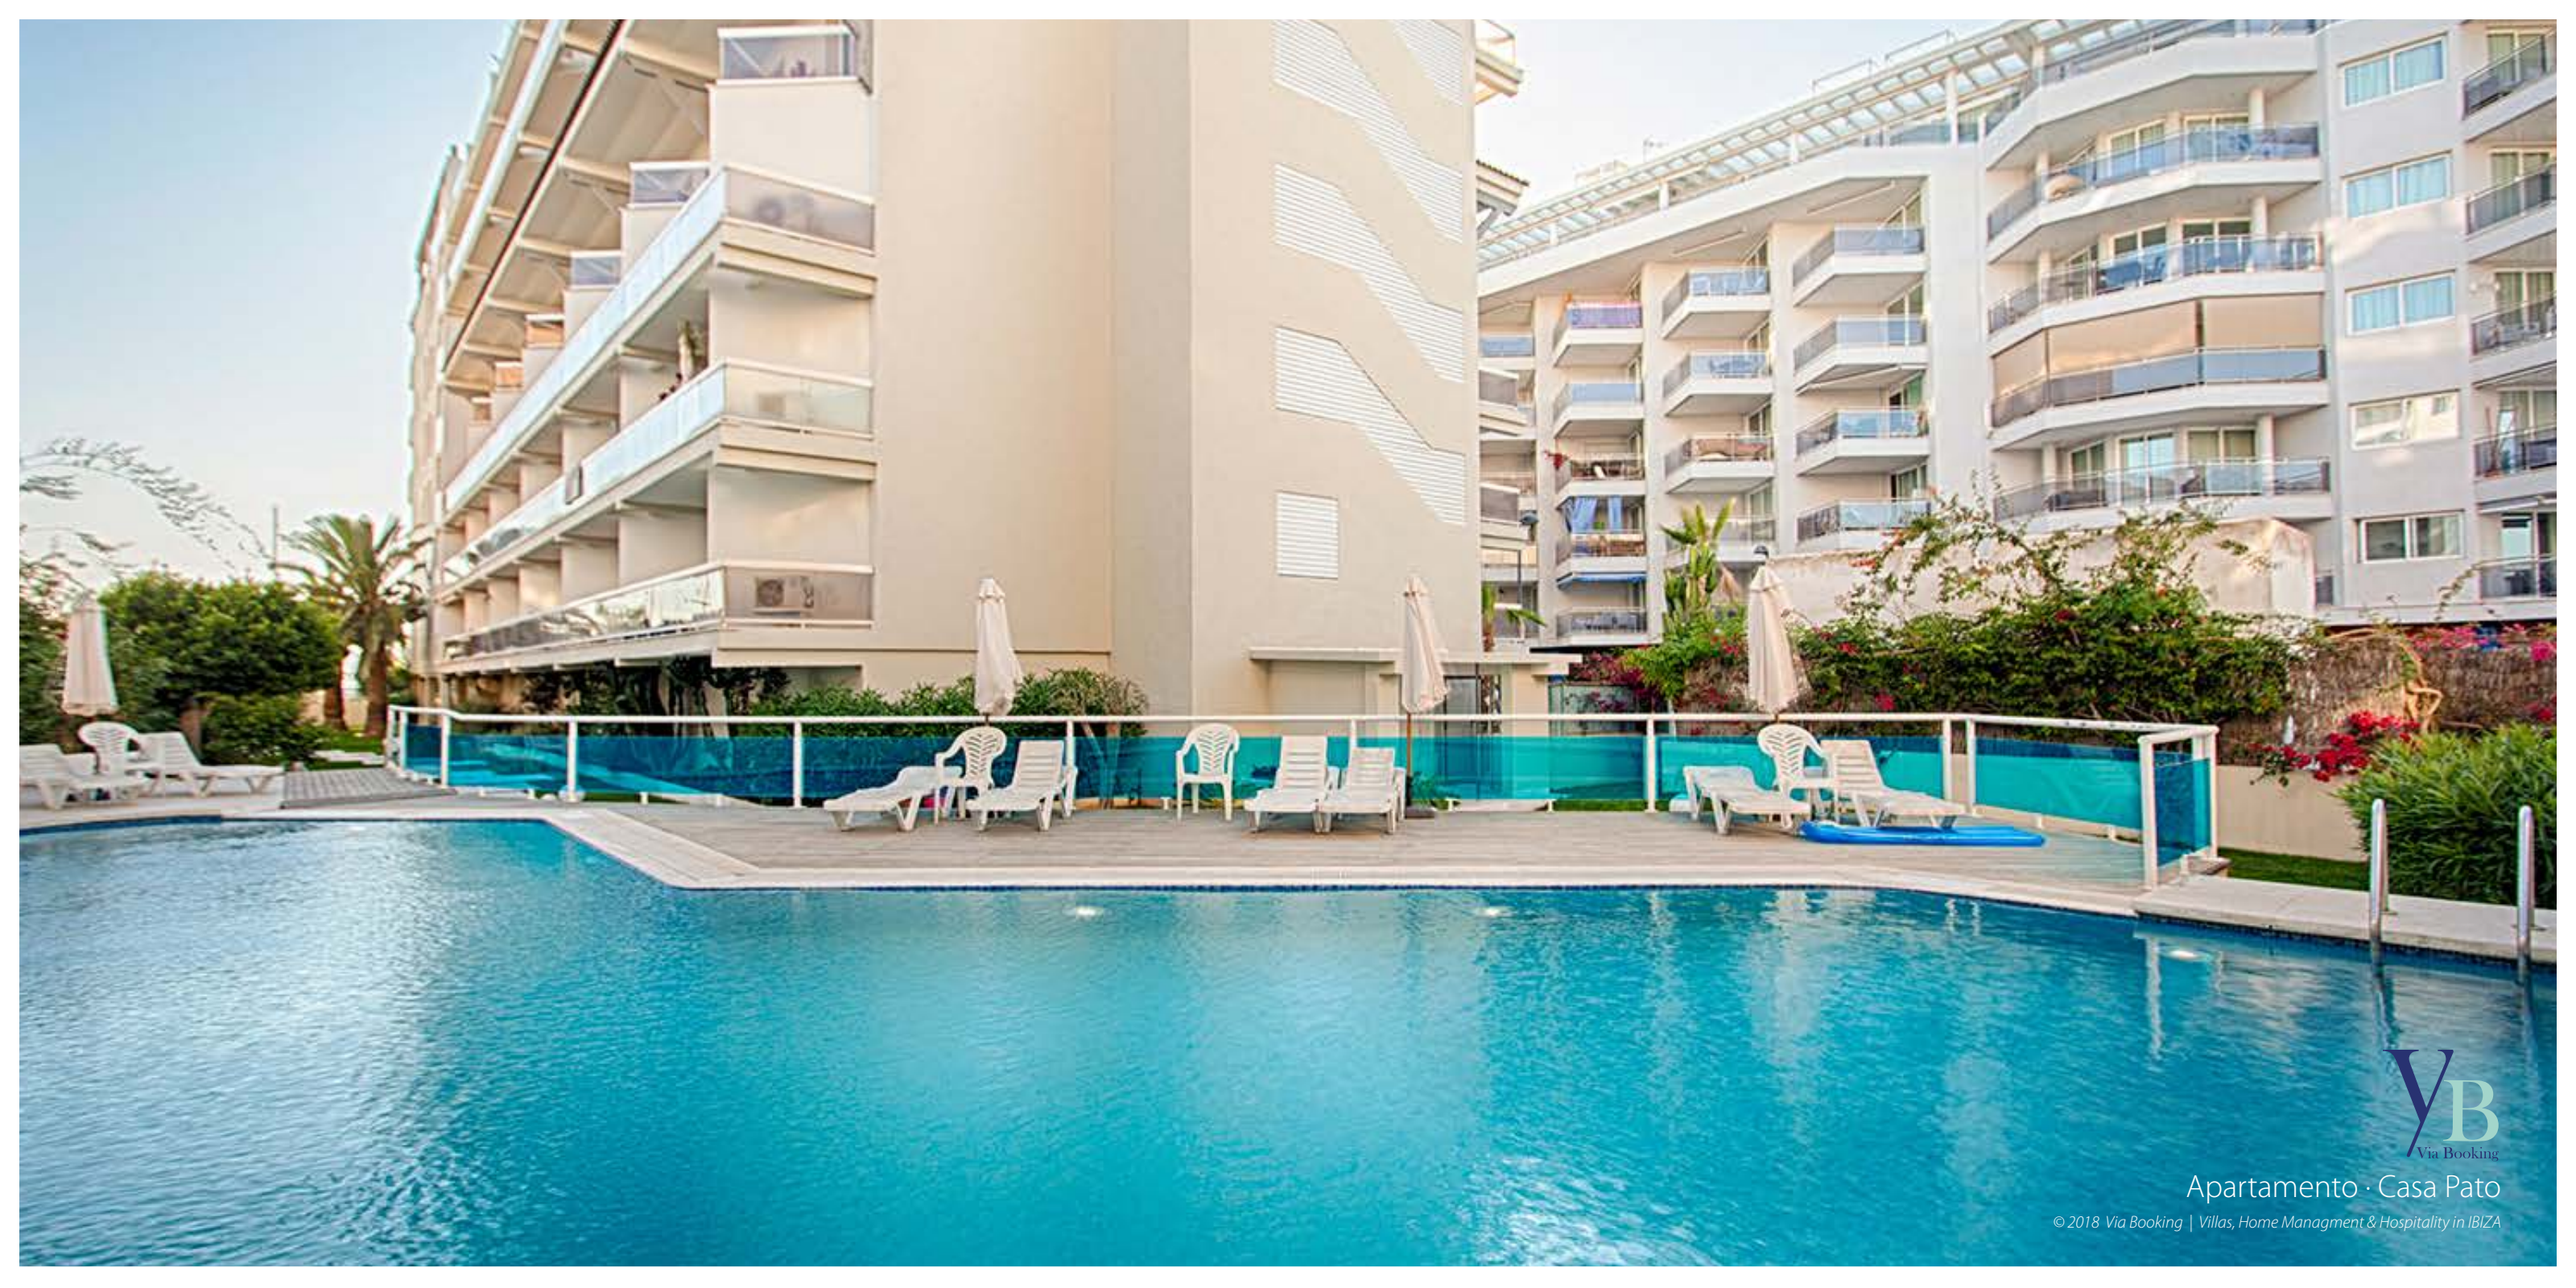

Apartamento · Casa Pato

© 2018 Via Booking | Villas, Home Management & Hospitality in IBIZA